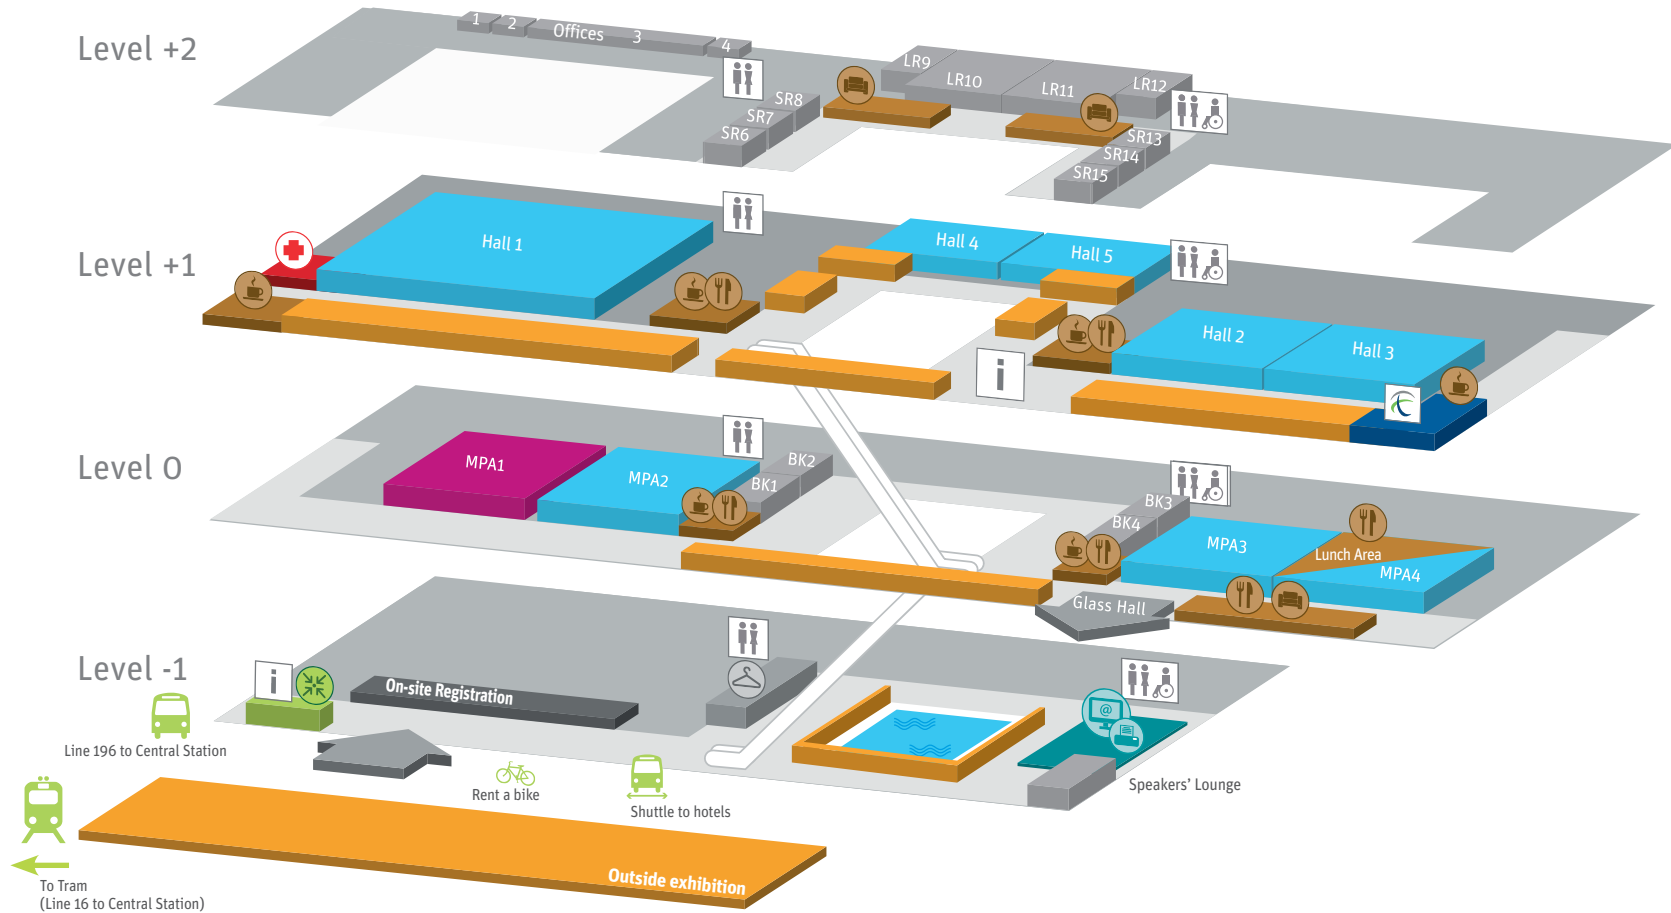

Venue Map: Congress Center Leipzig

Level +2 (Restricted Access)

Ministers' Lounge, Bilateral Meeting Rooms,
Presidency Office, VIP Lounge,
International Transport Forum Offices

Level +1

-  **Hall 1:** Plenary Sessions
- Hall 2, 3, 4, 5:** Sessions
-  Exhibition
-  ITF Open Stage Café

Level 0

-  **MPA1:** Media Centre
-  **MPA2, MPA3:** Sessions
-  **MPA4:** Lunch Area/Sessions
-  **BK2, 3, 4:** Bilateral Meeting Rooms
-  Exhibition

Level -1

-  Entrance
-  On-site Registration
-  Transport and Information Desk
-  Outside Exhibition

Practical Information

We ask you to keep your badge visible at all times

Simultaneous interpretation available in English, French, German and Russian in Halls 1, 2, 3

Summit conference facilities are accessible for all delegates

Info Desk staff are available to help with any of your needs

Transport and Information Desk (Meeting Point for off-site tours)

Internet Area/Print Station

First Aid

Coffee Bars

Lounge Area

Lunch Area

Cloakroom/Luggage Area